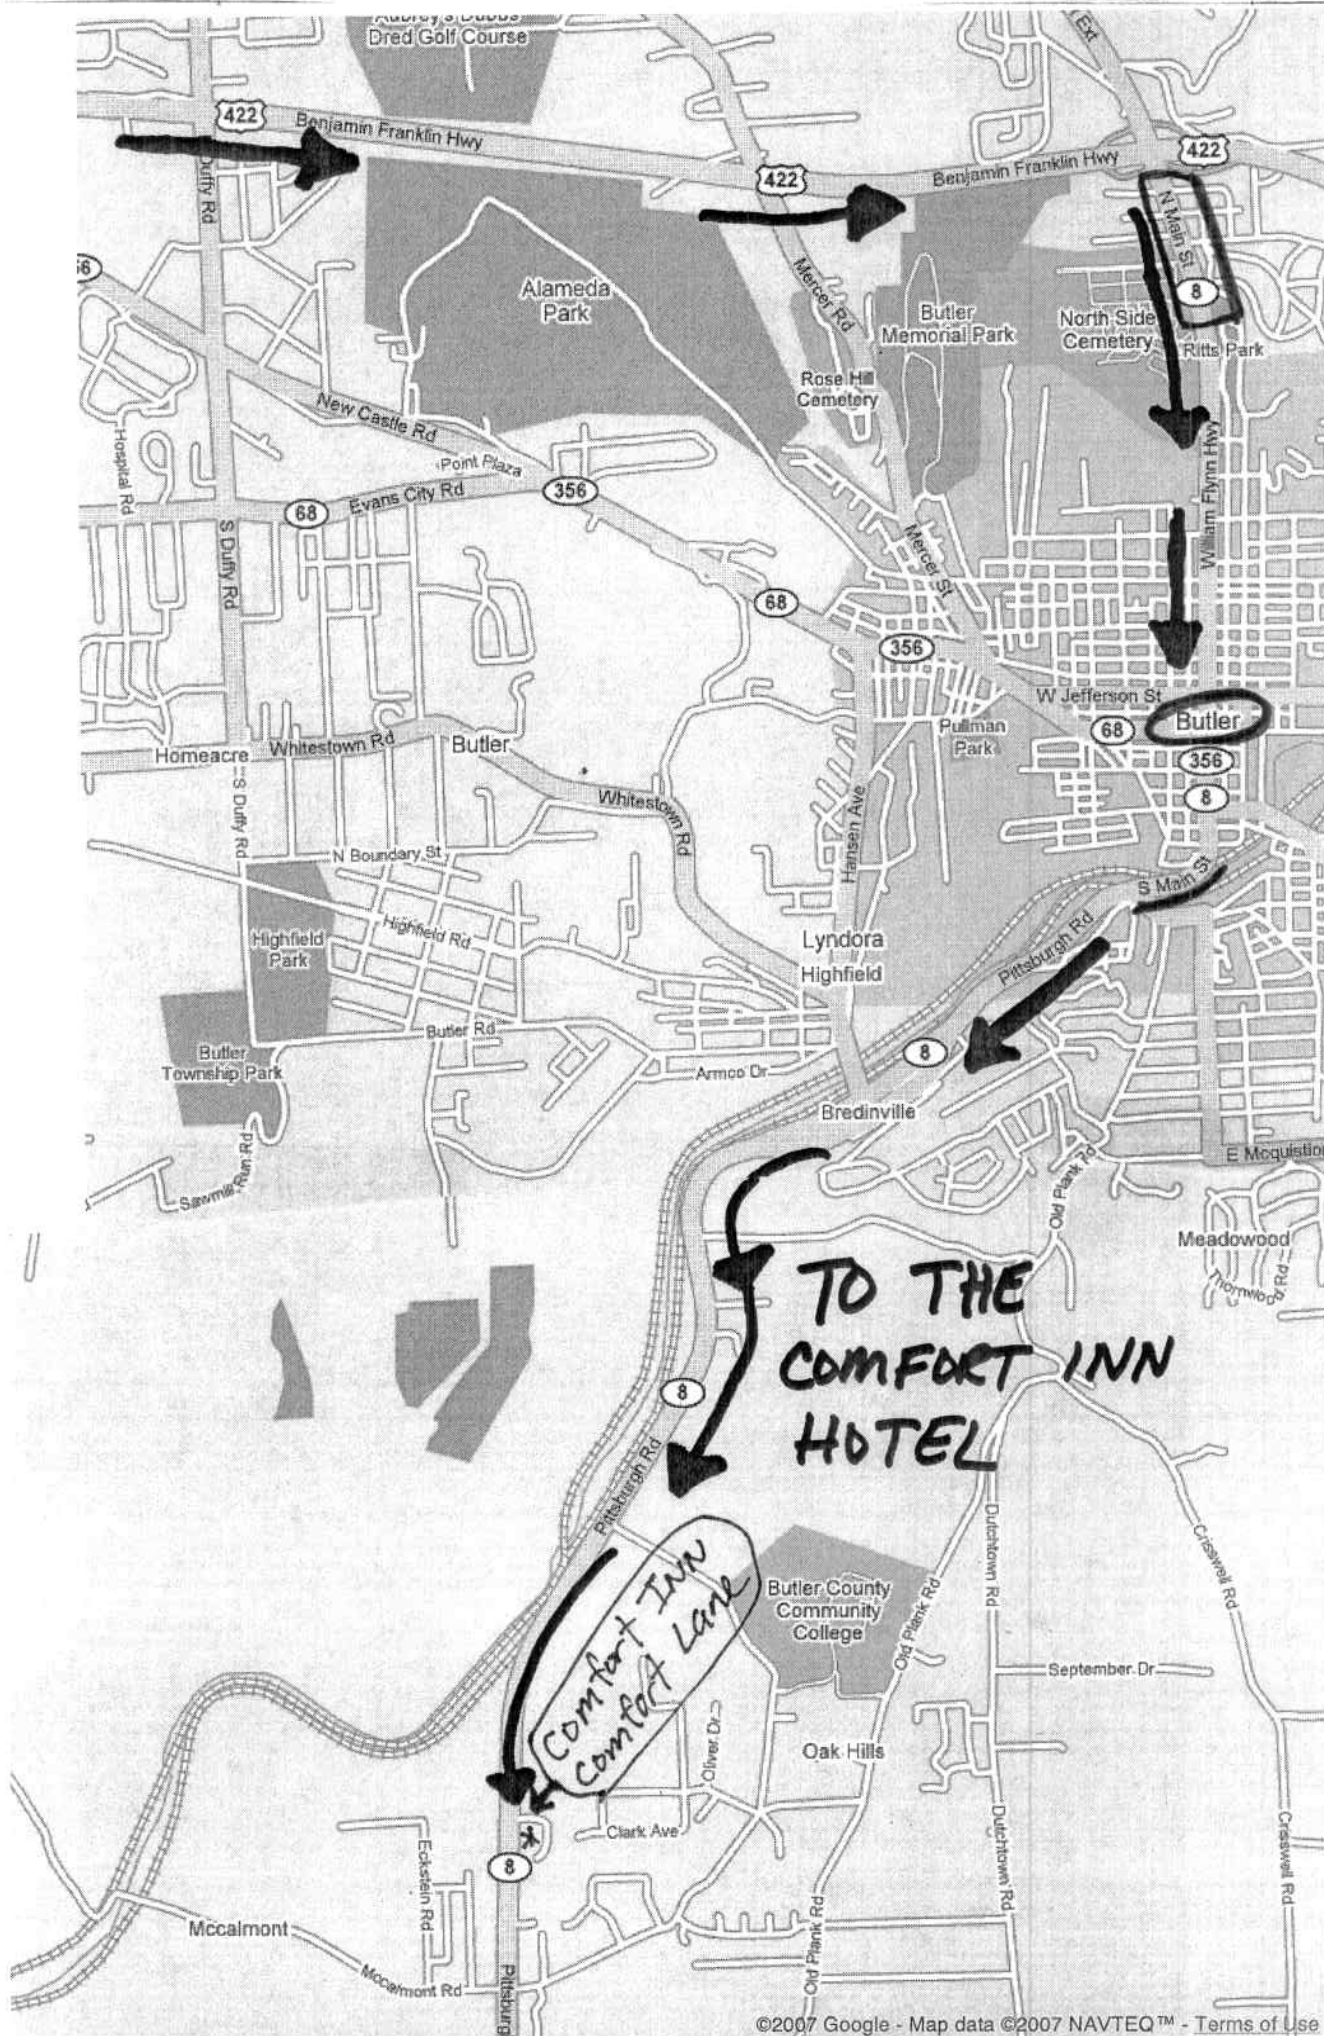

Directions to Comfort Inn, Butler PA and Moraine State Park - Regatta site.

- ▶ **From I-75 take the Ohio Turnpike I-80 East into Pennsylvania.**
- ▶ **Take exit 19A the I-79 South exit to Pittsburgh.**
- ▶ **From I-79, take exit 99 to EAST US-422 - the Ben Franklin Highway towards Butler.**
- ▶ **From US 422 take the Butler PA Route 8 N. Main St exit and turn right on to N. Main St**
- ▶ **Continue to S. Main St, drive over the bridge and it becomes Pittsburgh Rd - Route 8 and drive to Comfort Inn on Comfort Lane on your left-hand side.**
- ▶ **You will reverse this drive to Moraine State Park South Shore park entrance for the Regatta.**

**TO THE
COMFORT INN
HOTEL**

**Comfort Inn
Comfort Lane**

©2007 Google - Map data ©2007 NAVTEQ™ - Terms of Use

**FROM COMFORT INN
TO THE REGATTA
AT MORANE
STATE PARK**