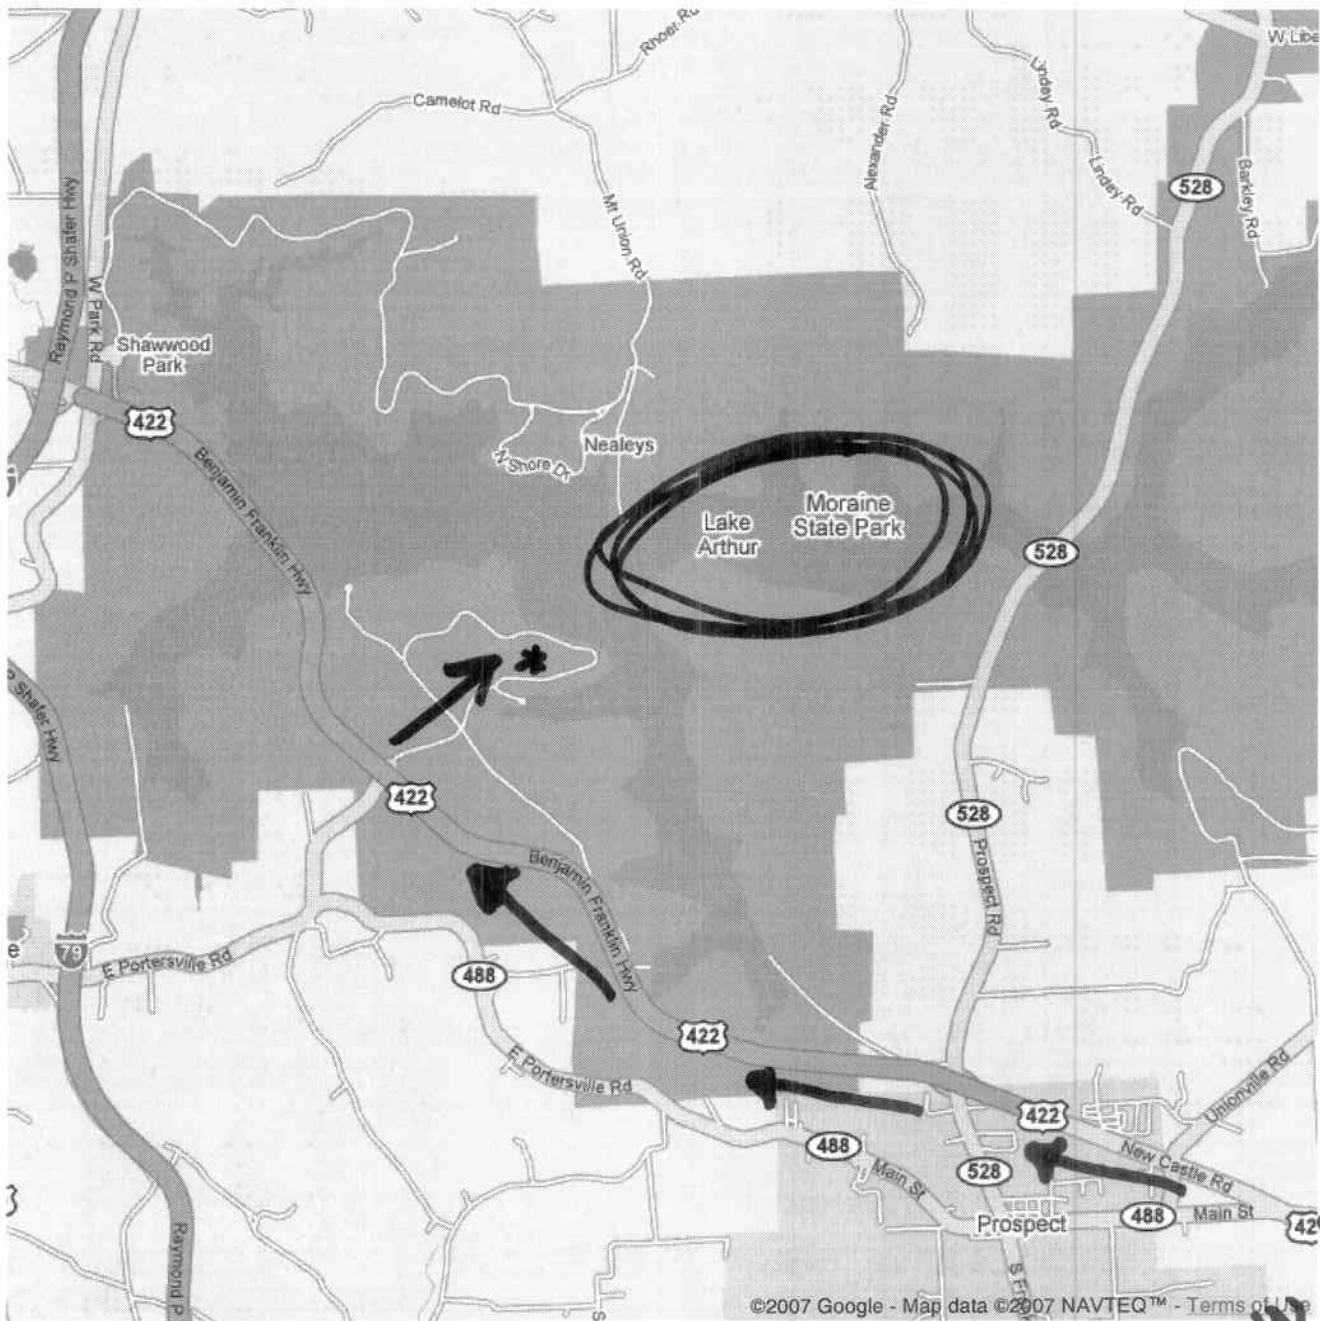

Directions to Comfort Inn, Butler PA and Moraine State Park - Regatta site.

- ▶ **From I-75 take the Ohio Turnpike I-80 East into Pennsylvania.**
- ▶ **Take exit 19A the I-79 South exit to Pittsburgh.**
- ▶ **From I-79, take exit 99 to EAST US-422 - the Ben Franklin Highway towards Butler.**
- ▶ **From US 422 take the Butler PA Route 8 N. Main St exit and turn right on to N. Main St**
- ▶ **Continue to S. Main St, drive over the bridge and it becomes Pittsburgh Rd - Route 8 and drive to Comfort Inn on Comfort Lane on your left-hand side.**
- ▶ **You will reverse this drive to Moraine State Park South Shore park entrance for the Regatta.**

**TO THE
COMFORT INN
HOTEL**

**Comfort Inn
Comfort Lane**

©2007 Google - Map data ©2007 NAVTEQ™ - Terms of Use

**FROM COMFORT INN
TO THE REGATTA
AT MORANE
STATE PARK**